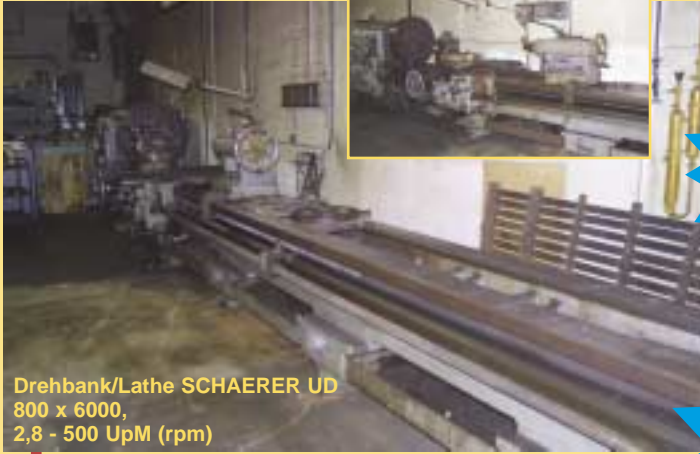

Drehbank/Lathe SCHAERER, 720 x 3000
mm, 3,6 - 2.240 UpM (rpm)

VERSTEIGERUNG/AUCTION